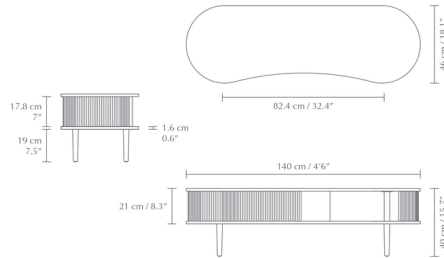

By Umage

Description

The Audacious TV Bench was designed as a versatile piece that can serve as TV stand or extra seating at the foot of a bed or in a hallway. The channeled tambour doors are upholstered in 100% recycled polyester fabric with faux leather and slide around the edge of the cabinet, letting you choose how much of the interior you want to show. Change the position of the sliding doors to create new displays and uses. Solid oak legs with an oak veneer top complete the look by adding a natural texture with strong Scandinavian influences.

Shown in light oak / white sands

Specifications

COLOR	White Sands
BODY FINISH	Light Oak
WATTAGE	N/A
DIMMER	N/A
DIMENSIONS	55"W x 15.7"H x 18"D
BULB	N/A
COUNTRY OF ORIGIN	Viet Nam

CLICK TO VIEW PRODUCT

Notes: