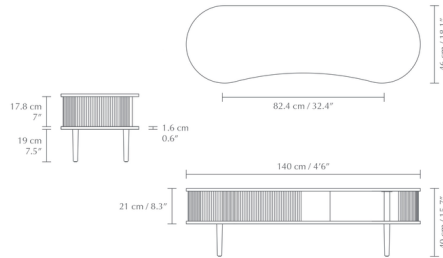

By Umage

Description

The Audacious TV Bench was designed as a versatile piece that can serve as TV stand or extra seating at the foot of a bed or in a hallway. The channeled tambour doors are upholstered in 100% recycled polyester fabric with faux leather and slide around the edge of the cabinet, letting you choose how much of the interior you want to show. Change the position of the sliding doors to create new displays and uses. Solid oak legs with an oak veneer top complete the look by adding a natural texture with strong Scandinavian influences.

Shown in light oak / white sands

Specifications

COLOR	White Sands
BODY FINISH	Light Oak
WATTAGE	N/A
DIMMER	N/A
DIMENSIONS	55"W x 15.7"H x 18"D
BULB	N/A
COUNTRY OF ORIGIN	Viet Nam

CLICK TO VIEW PRODUCT

Notes: