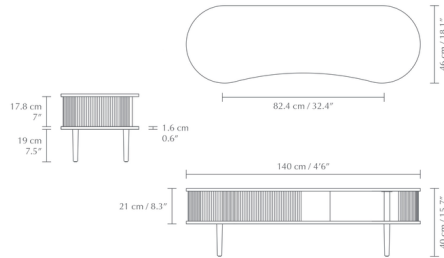

Description

The Audacious TV Bench was designed as a versatile piece that can serve as TV stand or extra seating at the foot of a bed or in a hallway. The channeled tambour doors are upholstered in 100% recycled polyester fabric with faux leather and slide around the edge of the cabinet, letting you choose how much of the interior you want to show. Change the position of the sliding doors to create new displays and uses. Solid oak legs with an oak veneer top complete the look by adding a natural texture with strong Scandinavian influences.

Shown in light oak / sterling

Specifications

COLOR	Sterling
BODY FINISH	Light Oak
WATTAGE	N/A
DIMMER	N/A
DIMENSIONS	55"W x 15.7"H x 18"D
BULB	N/A
COUNTRY OF ORIGIN	Viet Nam

CLICK TO VIEW PRODUCT

Notes: