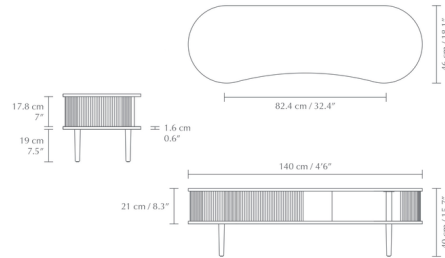

By Umage

Description

The Audacious TV Bench was designed as a versatile piece that can serve as TV stand or extra seating at the foot of a bed or in a hallway. The channeled tambour doors are upholstered in 100% recycled polyester fabric with faux leather and slide around the edge of the cabinet, letting you choose how much of the interior you want to show. Change the position of the sliding doors to create new displays and uses. Solid oak legs with an oak veneer top complete the look by adding a natural texture with strong Scandinavian influences.

Shown in dark oak / sugar brown

Specifications

COLOR	Sugar Brown
BODY FINISH	Dark Oak
WATTAGE	N/A
DIMMER	N/A
DIMENSIONS	55"W x 15.7"H x 18"D
BULB	N/A
COUNTRY OF ORIGIN	Viet Nam

CLICK TO VIEW PRODUCT

Notes: