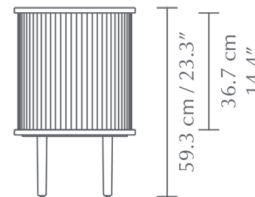

By Umage

Description

The Audacious Side Table is a perfect accent next to a bed or sofa. The table features fabric tambour doors that slide around the edge of the table for a nostalgic reference. The cylindrical shape and oak frame call to mind the piece's Scandinavian influence. The interior shelf and hidden USB hub with four USB ports make Audacious as practical as it is stylish.

Shown in light oak / sugar brown

Specifications

| | |
|-------------------|----------------------|
| COLOR | Sugar Brown |
| BODY FINISH | Light Oak |
| WATTAGE | N/A |
| DIMMER | N/A |
| DIMENSIONS | 15"W x 23.3"H x 15"D |
| BULB | N/A |
| COUNTRY OF ORIGIN | Viet Nam |