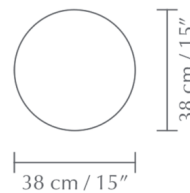

Shown in light oak / sugar brown

Specifications

| | |
|-------------------|----------------------|
| COLOR | Sugar Brown |
| BODY FINISH | Light Oak |
| WATTAGE | N/A |
| DIMMER | N/A |
| DIMENSIONS | 15"W x 23.3"H x 15"D |
| BULB | N/A |
| COUNTRY OF ORIGIN | Viet Nam |