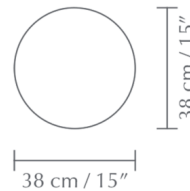

### Specifications

COLOR	Shadow
BODY FINISH	Dark Oak
WATTAGE	N/A
DIMMER	N/A
DIMENSIONS	15"W x 23.3"H x 15"D
BULB	N/A
COUNTRY OF ORIGIN	Viet Nam

CLICK TO VIEW PRODUCT

Notes: