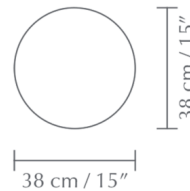

Lightology

lightology.com
866-954-4489
04-22-26

Project: _____

Company: _____

Location: _____ Fixture Type: _____

SPEC #: **VIT1141437**

Approved On: _____ Approved By: _____

Audacious Side Table

By Umage

Description

The Audacious Side Table is a perfect accent next to a bed or sofa. The table features fabric tambour doors that slide around the edge of the table for a nostalgic reference. The cylindrical shape and oak frame call to mind the piece's Scandinavian influence. The interior shelf and hidden USB hub with four USB ports make Audacious as practical as it is stylish.

Specifications

COLOR	Shadow
BODY FINISH	Dark Oak
WATTAGE	N/A
DIMMER	N/A
DIMENSIONS	15"W x 23.3"H x 15"D
BULB	N/A
COUNTRY OF ORIGIN	Viet Nam

CLICK TO VIEW PRODUCT

Notes: