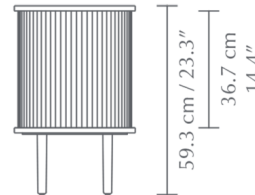

By Umage

Description

The Audacious Side Table is a perfect accent next to a bed or sofa. The table features fabric tambour doors that slide around the edge of the table for a nostalgic reference. The cylindrical shape and oak frame call to mind the piece's Scandinavian influence. The interior shelf and hidden USB hub with four USB ports make Audacious as practical as it is stylish.

Shown in dark oak / shadow

Specifications

COLOR	Shadow
BODY FINISH	Dark Oak
WATTAGE	N/A
DIMMER	N/A
DIMENSIONS	15"W x 23.3"H x 15"D
BULB	N/A
COUNTRY OF ORIGIN	Viet Nam

CLICK TO VIEW PRODUCT

Notes: