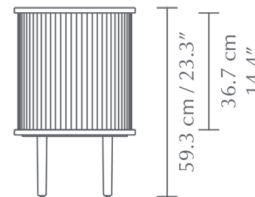

### Description

The Audacious Side Table is a perfect accent next to a bed or sofa. The table features fabric tambour doors that slide around the edge of the table for a nostalgic reference. The cylindrical shape and oak frame call to mind the piece's Scandinavian influence. The interior shelf and hidden USB hub with four USB ports make Audacious as practical as it is stylish.

### Specifications

COLOR	Shadow
BODY FINISH	Dark Oak
WATTAGE	N/A
DIMMER	N/A
DIMENSIONS	15"W x 23.3"H x 15"D
BULB	N/A
COUNTRY OF ORIGIN	Viet Nam

CLICK TO VIEW PRODUCT

Notes: