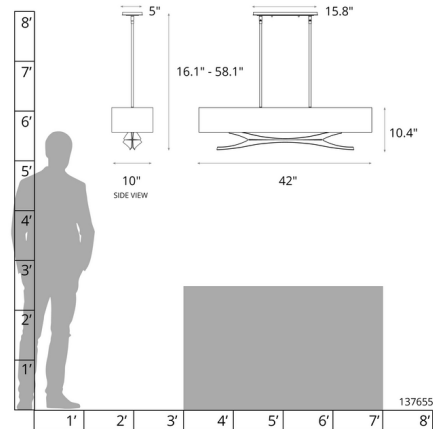

Description

The Moreau Linear Pendant brings an understated elegance to your interior space. The rectangular shaped fabric shade seems to be held by curved arms of steel. Canopy: 15.8 inch x 5 inch rectangle. Slope ceiling adaptable one way to 45 degrees. Double down-rod fixtures can be used in one direction only. The two down-rods must remain the same length. The fixtures will run parallel or along the slope, but not perpendicular or up the slope. Lifetime Limited Warranty when installed in residential setting. Handcrafted to order by skilled artisans in Vermont, USA.

Specifications

COLOR Natural Anna
 BODY FINISH Dark Smoke
 WATTAGE 240W
 DIMMER Standard 120V
 DIMENSIONS 42"L x 10"W x 10.4"H
 BULB NOT INCLUDED 4 x A19/Medium (E26)/60W/120V Incandescent
 OTHER BULB OPTIONS 4 x A19/Medium (E26)/120V LED
 COUNTRY OF ORIGIN United States

Technical Information

PRODUCT DIMENSIONS Min/Max Adjustable Length: 43.3" - 58.1"

Shown in dark smoke / natural anna

CLICK TO VIEW PRODUCT

Notes: