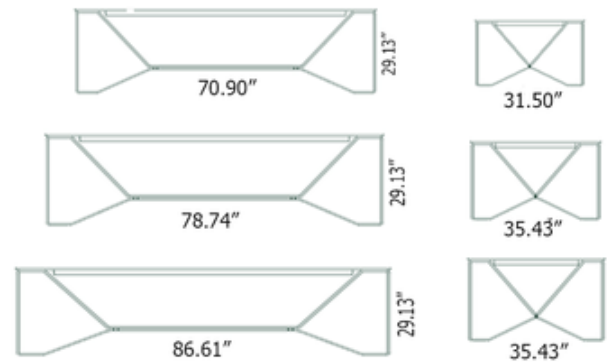

**BRAND**

Victor Foxtrot

**DESCRIPTION**

The Same Same Stone Dining Table features a powder-coated, rounded steel frame that is bent by hand. It consists of two identical parts that are mirrored and welded together. The matte polished white Carrara Venatino marble or black Nero Marinace granite tabletop is fixed invisibly on the frame. The black Nero Marinace is weather resistant. Note: Black Nero Marinace only available with black finish.

*Shown in: Vermillion/ White Marble*

<b>COLOR</b>		N/A
<b>BODY FINISH</b>	Vermillion/ White Marble	
<b>WATTAGE</b>		N/A
<b>DIMMER</b>		N/A
<b>DIMENSIONS</b>	70.9"W x 29.13"H x 31.5"D	
<b>LAMP</b>		N/A

**SPEC #** FOX1141651