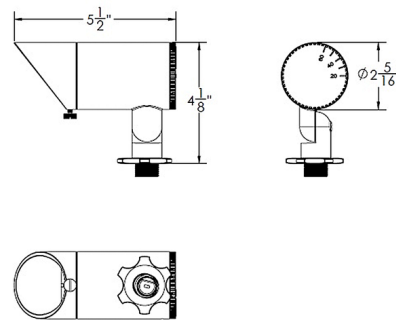

CLICK TO VIEW PRODUCT

Notes: