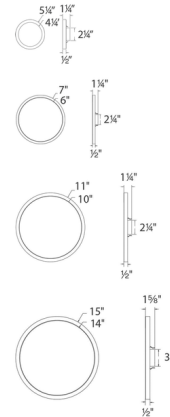

By WAC Lighting

Description

With edge lit technology and a translucent acrylic diffuser, the Round Wall / Ceiling Light offers uniform illumination without shadows or hotspots. Its low profile and driverless AC LED system make it suitable for a range of applications, from hallways and bedrooms to bathrooms and covered outdoor spaces. Dimmable with a TRIAC or ELV dimmer.

Shown in black

Specifications

COLOR	N/A
BODY FINISH	Black
WATTAGE	12W
DIMMER	Low Voltage Electronic
DIMENSIONS	5.25"W x 0.5"H
INTEGRATED LED MODULE	1 x LED/12W/120-277V LED

Technical Information

LAMP LIFE	50000 hours
COLOR RENDERING	90 CRI
LAMP COLOR	3000K
LUMENS/WATT	86.25
LUMINOUS FLUX	1035 lumens