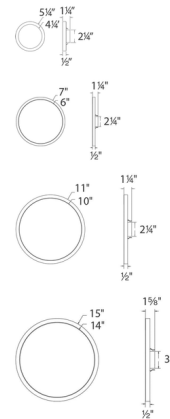

By WAC Lighting

Description

With edge lit technology and a translucent acrylic diffuser, the Round Wall / Ceiling Light offers uniform illumination without shadows or hotspots. Its low profile and driverless AC LED system make it suitable for a range of applications, from hallways and bedrooms to bathrooms and covered outdoor spaces. Dimmable with a TRIAC or ELV dimmer.

Shown in black

Specifications

COLOR	N/A
BODY FINISH	Black
WATTAGE	12W
DIMMER	Low Voltage Electronic
DIMENSIONS	5.25\"W x 0.5\"H
INTEGRATED LED MODULE	1 x LED/12W/120-277V LED

Technical Information

LAMP LIFE	50000 hours
COLOR RENDERING	90 CRI
LAMP COLOR	3000K
LUMENS/WATT	86.25
LUMINOUS FLUX	1035 lumens