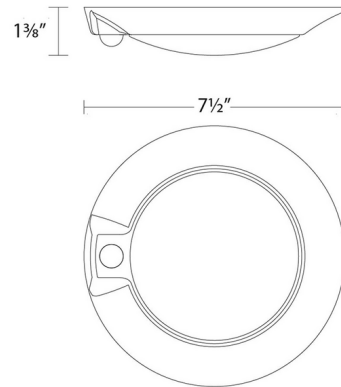

Description

The Disc 6 Inch Wall / Ceiling Light with Motion Sensor provides uniform LED lighting dispersed through an acrylic diffuser. Its occupancy sensor can be activated to only turn on the light when motion is detected, and the light stays on for three minutes. This light is perfect for conserving energy and automatically illuminating spaces such as closets, stairways, and bathrooms. It uses AC LED driverless technology.

Specifications

COLOR	N/A
BODY FINISH	White
WATTAGE	14W
DIMMER	Low Voltage Electronic
DIMENSIONS	7.5"W x 1.375"H
INTEGRATED LED MODULE	1 x LED/14W/120V LED

Technical Information

LAMP LIFE	50000 hours
COLOR RENDERING	90 CRI
LAMP COLOR	3000K
LUMENS/WATT	61.79
LUMINOUS FLUX	865 lumens

Shown in white

CLICK TO VIEW PRODUCT

Notes: