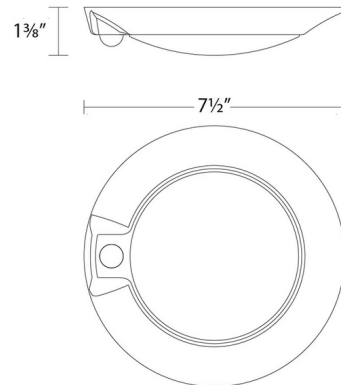

CLICK TO VIEW PRODUCT

Notes: