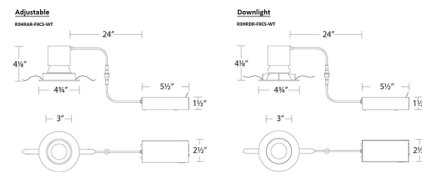

CLICK TO VIEW PRODUCT

Notes: