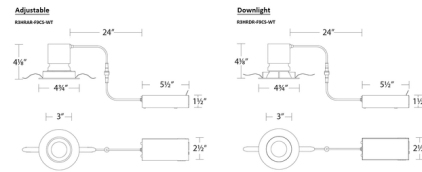

CLICK TO VIEW PRODUCT

Notes: