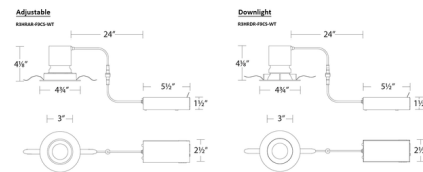

CLICK TO VIEW PRODUCT

Notes: