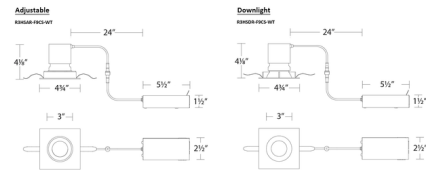

CLICK TO VIEW PRODUCT

Notes: