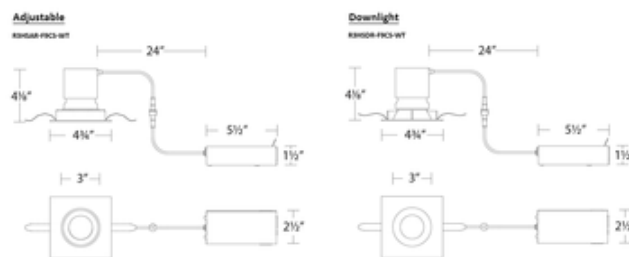

BRAND

WAC Lighting

DESCRIPTION

With its minimal profile, the Patriot 3 Inch Color Select Square Recessed Light is perfect for illuminating your indoor or outdoor space while blending into the surroundings. The beam angle is 45 degrees, or 25 degrees if the lens is removed. Two options are available: Adjustable: Rotatable for adjusting light direction. Downlight: Nonadjustable downlight. The light is made of die cast aluminum with a frosted TIR lens. A junction box containing the driver is included for easy remodel or new construction installation. Installs in ceilings 0.5-1.5 inches thick. Color temperature can be set to 2700K, 3000K, 3500K, 4000K, or 5000K using a switch inside the junction box. Dimmable using a TRIAC or ELV dimmer. Frame in kit for new construction applications sold separately.

Shown in: White

TRIM COLOR	N/A
BODY FINISH	White
WATTAGE	12W
DIMMER	Low Voltage Electronic
DIMENSIONS	4.75"W x 4.125"H
INTEGRATED LED MODULE	
LAMP	1 x LED/12W/120-277V LED

Technical Information

LUMINOUS FLUX	1035 lumens
LUMENS/WATT	86.25
LAMP COLOR	CCT Select
COLOR RENDERING	90 CRI
BEAM SPREAD	Adjustable
CENTER BEAM CBPCP	3095 candlepower
LAMP LIFE	50000 hours
FUNCTION	Adjustable Accent
CEILING TYPE	Drywall with Trim
HOUSING TYPE	Remodel IC Airtight
SPEC #	WAC1141913
HOUSING HEIGHT	3"