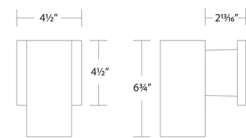

Uplight or Downlight