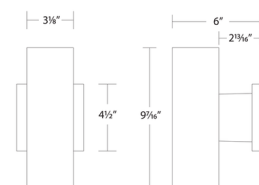

Uplight and Downlight

CLICK TO VIEW PRODUCT

Notes: