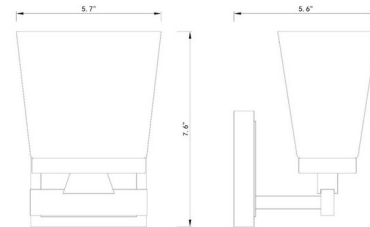

Specifications

COLOR Clear Ribbed
BODY FINISH Brushed Nickel
WATTAGE 60W
DIMMER Standard 120V
DIMENSIONS 5.75\"W x 7.75\"H x 5.75\"D
BULB NOT INCLUDED 1 x A19/Medium (E26)/60W/120V Incandescent
OTHER BULB OPTIONS 1 x A19/Medium (E26)/120V LED
COUNTRY OF ORIGIN China

Technical Information

PRODUCT DIMENSIONS Backplate: 4.53\" Sq

CLICK TO VIEW PRODUCT

Notes: