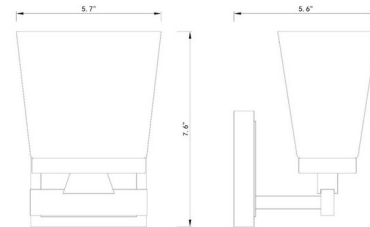

### Specifications

COLOR . . . . . Clear Ribbed  
BODY FINISH . . . . . Brushed Nickel  
WATTAGE . . . . . 60W  
DIMMER . . . . . Standard 120V  
DIMENSIONS . . . . . 5.75\"W x 7.75\"H x 5.75\"D  
BULB NOT INCLUDED . . . . . 1 x A19/Medium (E26)/60W/120V Incandescent  
OTHER BULB OPTIONS . . . . . 1 x A19/Medium (E26)/120V LED  
COUNTRY OF ORIGIN . . . . . China

### Technical Information

PRODUCT DIMENSIONS . . . . . Backplate: 4.53\" Sq

CLICK TO VIEW PRODUCT

Notes: