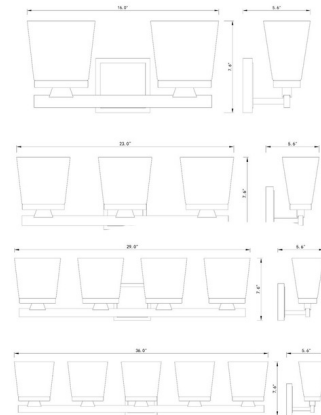

Shown in matte black / etched opal

Specifications

COLOR	Etched Opal
BODY FINISH	Matte Black
WATTAGE	120W
DIMMER	Standard 120V
DIMENSIONS	16"W x 7.75"H x 5.75"D
BULB NOT INCLUDED	2 x A19/Medium (E26)/60W/120V Incandescent
OTHER BULB OPTIONS	2 x A19/Medium (E26)/120V LED
COUNTRY OF ORIGIN	China

Technical Information

PRODUCT DIMENSIONS	Backplate: 4.53" Sq
--------------------	---------------------

CLICK TO VIEW PRODUCT

Notes: