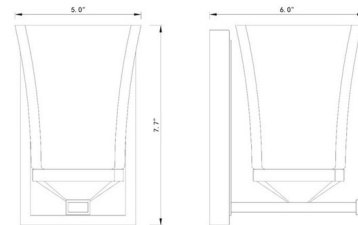

Shown in chrome / etched opal

1939-1S

Specifications

COLOR	Etched Opal
BODY FINISH	Chrome
WATTAGE	100W
DIMMER	Standard 120V
DIMENSIONS	5"W x 7.75"H x 6"D
BULB NOT INCLUDED	1 x A19/Medium (E26)/100W/120V Incandescent
OTHER BULB OPTIONS	1 x A19/Medium (E26)/120V LED
COUNTRY OF ORIGIN	China