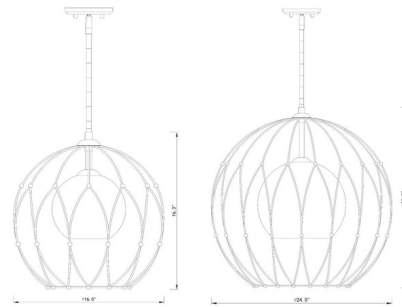

Lightology

lightology.com
866-954-4489
04-26-26

Project: _____

Company: _____

Location: _____ Fixture Type: _____

SPEC #: **ZLT1141999**

Approved On: _____ Approved By: _____

Elle Indoor / Outdoor Pendant By Z-Lite

Description

The Elle Indoor / Outdoor Pendant brings an open airy look to your space. The inner glass diffuser is complemented by a geometric designed cage, casting warm shadows across your area. Canopy: 5 inch diameter.

Shown in matte black / clear

Specifications

COLOR	Clear
BODY FINISH	Matte Black
WATTAGE	100W
DIMMER	Standard 120V
DIMENSIONS	16"W x 16.5"H
BULB NOT INCLUDED	1 x Edison/Medium (E26)/100W/120V Incandescent
OTHER BULB OPTIONS	1 x A19/Medium (E26)/120V Incandescent 1 x A19/Medium (E26)/120V LED 1 x Edison/Medium (E26)/120V LED
COUNTRY OF ORIGIN	China

Technical Information

PRODUCT DIMENSIONS Downrods: One 3", One 6" and Six 12" Included

CLICK TO VIEW PRODUCT

Notes: