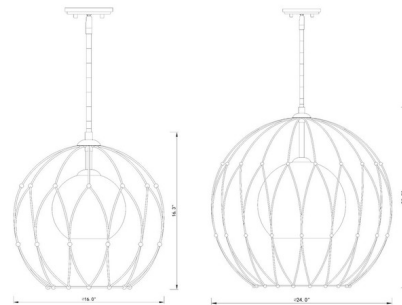

Description

The Elle Indoor / Outdoor Pendant brings an open airy look to your space. The inner glass diffuser is complemented by a geometric designed cage, casting warm shadows across your area. Canopy: 5 inch diameter.

Specifications

COLOR Clear
BODY FINISH Matte Black
WATTAGE 100W
DIMMER Standard 120V
DIMENSIONS 16"W x 16.5"H
BULB NOT INCLUDED 1 x Edison/Medium (E26)/100W/120V Incandescent
OTHER BULB OPTIONS 1 x A19/Medium (E26)/120V Incandescent
1 x A19/Medium (E26)/120V LED
1 x Edison/Medium (E26)/120V LED
COUNTRY OF ORIGIN China

Technical Information

PRODUCT DIMENSIONS Downrods: One 3", One 6" and Six 12" Included

Shown in matte black / clear

CLICK TO VIEW PRODUCT

Notes: