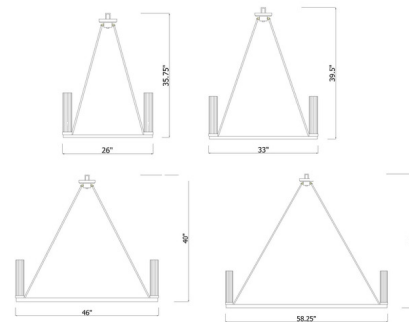

Description

The Beau Chandelier brings a clean sophistication to your interior space. The slime ribbed glass cylinders cast warm shadows across your room. Canopy: 5 inch diameter.

Shown in rubbed brass / clear ribbed

Specifications

COLOR Clear Ribbed
BODY FINISH Rubbed Brass
WATTAGE 360W
DIMMER Standard 120V
DIMENSIONS 26"W x 36"H
BULB NOT INCLUDED 6 x T10/Medium (E26)/60W/120V Incandescent
OTHER BULB OPTIONS 6 x T10/Medium (E26)/120V LED
COUNTRY OF ORIGIN China

Technical Information

PRODUCT DIMENSIONS Adjustable Chain Length: 72"

CLICK TO VIEW PRODUCT

Notes: