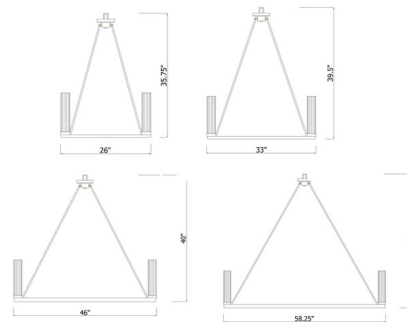

Description

The Beau Chandelier brings a clean sophistication to your interior space. The slime ribbed glass cylinders cast warm shadows across your room. Canopy: 5 inch diameter.

Shown in rubbed brass / clear ribbed

Specifications

| | |
|--------------------|--|
| COLOR | Clear Ribbed |
| BODY FINISH | Rubbed Brass |
| WATTAGE | 360W |
| DIMMER | Standard 120V |
| DIMENSIONS | 26"W x 36"H |
| BULB NOT INCLUDED | 6 x T10/Medium (E26)/60W/120V Incandescent |
| OTHER BULB OPTIONS | 6 x T10/Medium (E26)/120V LED |
| COUNTRY OF ORIGIN | China |

Technical Information

| | |
|--------------------|------------------------------|
| PRODUCT DIMENSIONS | Adjustable Chain Length: 72" |
|--------------------|------------------------------|

CLICK TO VIEW PRODUCT