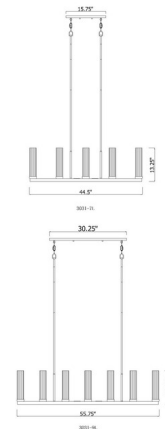

### Specifications

COLOR	Clear Ribbed
BODY FINISH	Rubbed Brass
WATTAGE	420W
DIMMER	Standard 120V
DIMENSIONS	44"L x 13.25"W x 16"H
BULB NOT INCLUDED	7 x T10/Medium (E26)/60W/120V Incandescent
OTHER BULB OPTIONS	7 x T10/Medium (E26)/120V LED
COUNTRY OF ORIGIN	China

### Technical Information

PRODUCT DIMENSIONS Downrods: Two 3", Two 6", Four 12" and Eight 24" Included

CLICK TO VIEW PRODUCT

Notes: