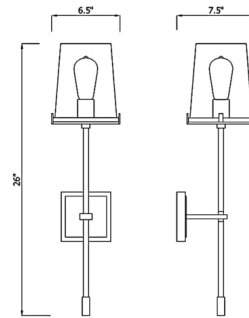

### Specifications

COLOR	Clear
BODY FINISH	Rubbed Brass
WATTAGE	60W
DIMMER	Standard 120V
DIMENSIONS	6.5"W x 26"H x 7.5"D
BULB NOT INCLUDED	1 x Edison Tube/Medium (E26)/60W/120V Incandescent
OTHER BULB OPTIONS	1 x Edison Tube/Medium (E26)/120V LED
COUNTRY OF ORIGIN	China