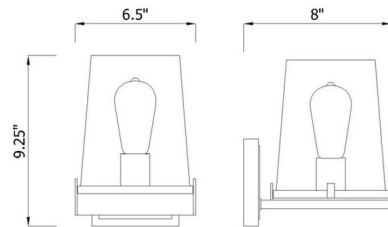

Specifications

COLOR	Clear
BODY FINISH	Rubbed Brass
WATTAGE	9W
DIMMER	Standard 120V
DIMENSIONS	6.5"W x 9"H x 8"D
BULB NOT INCLUDED	1 x A19/Medium (E26)/9W/120V LED
OTHER BULB OPTIONS	1 x Edison Tube/Medium (E26)/120V LED 1 x Edison ST-Shape/Medium (E26)/120V LED
COUNTRY OF ORIGIN	China