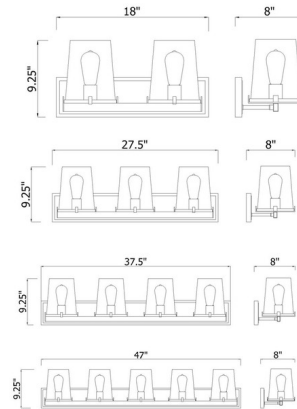

Shown in rubbed brass / clear

Specifications

COLOR	Clear
BODY FINISH	Rubbed Brass
WATTAGE	18W
DIMMER	Standard 120V
DIMENSIONS	18.25"W x 9.25"H x 8"D
BULB NOT INCLUDED	2 x A19/Medium (E26)/9W/120V LED
OTHER BULB OPTIONS	2 x Edison Tube/Medium (E26)/120V LED 2 x Edison ST-Shape/Medium (E26)/120V LED
COUNTRY OF ORIGIN	China