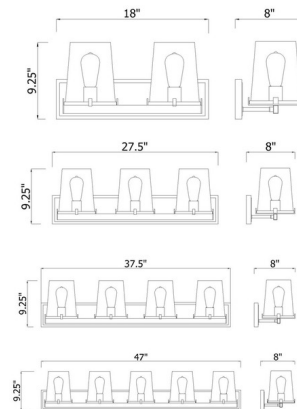

Shown in rubbed brass / clear

Specifications

COLOR	Clear
BODY FINISH	Rubbed Brass
WATTAGE	18W
DIMMER	Standard 120V
DIMENSIONS	18.25"W x 9.25"H x 8"D
BULB NOT INCLUDED	2 x A19/Medium (E26)/9W/120V LED
OTHER BULB OPTIONS	2 x Edison Tube/Medium (E26)/120V LED 2 x Edison ST-Shape/Medium (E26)/120V LED
COUNTRY OF ORIGIN	China