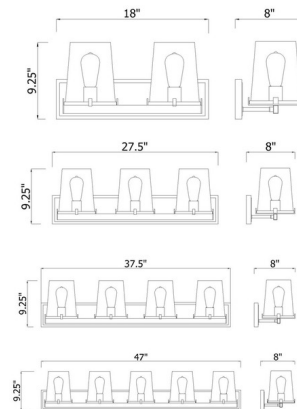

Shown in rubbed brass / clear

Specifications

COLOR	Clear
BODY FINISH	Rubbed Brass
WATTAGE	45W
DIMMER	Standard 120V
DIMENSIONS	47"W x 9.25"H x 8"D
BULB NOT INCLUDED	5 x A19/Medium (E26)/9W/120V LED
OTHER BULB OPTIONS	5 x Edison Tube/Medium (E26)/120V LED 5 x Edison ST-Shape/Medium (E26)/120V LED
COUNTRY OF ORIGIN	China