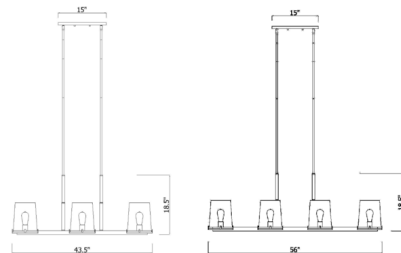

Shown in rubbed brass / clear

Specifications

COLOR	Clear
BODY FINISH	Rubbed Brass
WATTAGE	54W
DIMMER	Standard 120V
DIMENSIONS	43.5"L x 22"W x 10"H
BULB NOT INCLUDED	6 x A19/Medium (E26)/9W/120V LED
OTHER BULB OPTIONS	6 x Edison Tube/Medium (E26)/120V LED 6 x Edison ST-Shape/Medium (E26)/120V LED
COUNTRY OF ORIGIN	China