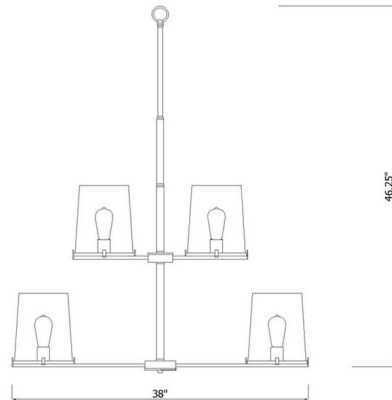

By Z-Lite

Description

The Callista 2-Tier Chandelier brings a traditional look to your interior space. The smooth glass diffusers, resting on a sleek steel frame, cast warm shadows across your room.

Shown in rubbed brass / clear

Specifications

COLOR	Clear
BODY FINISH	Rubbed Brass
WATTAGE	81W
DIMMER	Standard 120V
DIMENSIONS	38"W x 46.25"H
BULB NOT INCLUDED	9 x A19/Medium (E26)/9W/120V LED
OTHER BULB OPTIONS	9 x Edison Tube/Medium (E26)/120V LED 9 x Edison ST-Shape/Medium (E26)/120V LED
COUNTRY OF ORIGIN	China