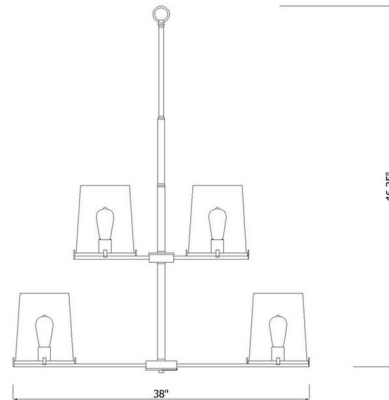

### Description

The Callista 2-Tier Chandelier brings a traditional look to your interior space. The smooth glass diffusers, resting on a sleek steel frame, cast warm shadows across your room.

Shown in rubbed brass / clear

### Specifications

COLOR	Clear
BODY FINISH	Rubbed Brass
WATTAGE	81W
DIMMER	Standard 120V
DIMENSIONS	38"W x 46.25"H
BULB NOT INCLUDED	9 x A19/Medium (E26)/9W/120V LED
OTHER BULB OPTIONS	9 x Edison Tube/Medium (E26)/120V LED 9 x Edison ST-Shape/Medium (E26)/120V LED
COUNTRY OF ORIGIN	China