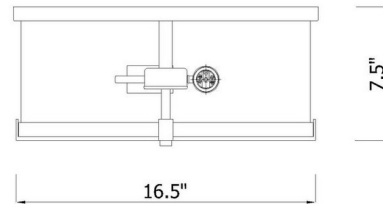

3032F

Specifications

COLOR	Clear
BODY FINISH	Rubbed Brass
WATTAGE	27W
DIMMER	Standard 120V
DIMENSIONS	16.5"W x 7.5"H
BULB NOT INCLUDED	3 x A19/Medium (E26)/9W/120V LED
OTHER BULB OPTIONS	3 x Edison Tube/Medium (E26)/120V LED 3 x Edison ST-Shape/Medium (E26)/120V LED
COUNTRY OF ORIGIN	China