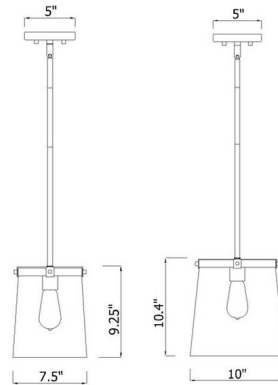

Description

The Callista Pendant brings a traditional look to your interior space. The smooth glass diffuser, resting on a sleek steel frame, casts warm shadows across your room.

Specifications

COLOR Clear
BODY FINISH Rubbed Brass
WATTAGE 9W
DIMMER Standard 120V
DIMENSIONS 7.5"W x 9.25"H
BULB NOT INCLUDED 1 x A19/Medium (E26)/9W/120V LED
OTHER BULB OPTIONS 1 x Edison Tube/Medium (E26)/120V LED
1 x Edison ST-Shape/Medium (E26)/120V LED
COUNTRY OF ORIGIN China

Technical Information

PRODUCT DIMENSIONS Downrods Included: 1-3", 1-6", and 6-12" Stems

Shown in rubbed brass / clear

CLICK TO VIEW PRODUCT

Notes: