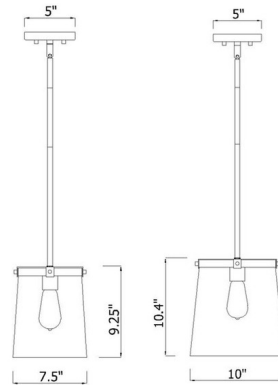

### Specifications

COLOR . . . . . Clear  
BODY FINISH . . . . . Rubbed Brass  
WATTAGE . . . . . 9W  
DIMMER . . . . . Standard 120V  
DIMENSIONS . . . . . 7.5"W x 9.25"H  
BULB NOT INCLUDED . . . . . 1 x A19/Medium (E26)/9W/120V LED  
OTHER BULB OPTIONS . . . . . 1 x Edison Tube/Medium (E26)/120V LED  
1 x Edison ST-Shape/Medium (E26)/120V LED  
COUNTRY OF ORIGIN . . . . . China

### Technical Information

PRODUCT DIMENSIONS . . . . . Downrods Included: 1-3", 1-6", and 6-12" Stems

Shown in rubbed brass / clear

CLICK TO VIEW PRODUCT

Notes: