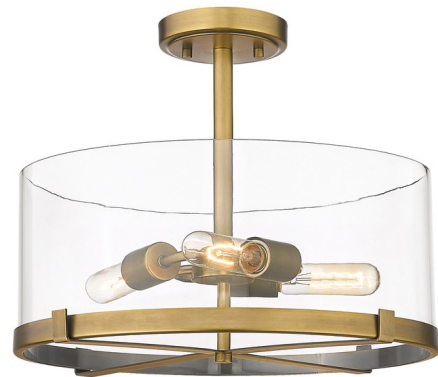

Lightology

lightology.com
866-954-4489
04-25-26

Project: _____

Company: _____

Location: _____ Fixture Type: _____

SPEC #: **ZLTT142026**

Approved On: _____ Approved By: _____

Callista Semi Flush Ceiling Light By Z-Lite

Description

The Callista Semi Flush Ceiling Light brings a traditional look to your interior space. The smooth glass diffuser, resting on a sleek steel frame, casts warm shadows across your room.

Shown in rubbed brass / clear

3032SF

Specifications

COLOR	Clear
BODY FINISH	Rubbed Brass
WATTAGE	27W
DIMMER	Standard 120V
DIMENSIONS	16.5"W x 13.5"H
BULB NOT INCLUDED	3 x A19/Medium (E26)/9W/120V LED
OTHER BULB OPTIONS	3 x Edison Tube/Medium (E26)/120V LED
COUNTRY OF ORIGIN	China