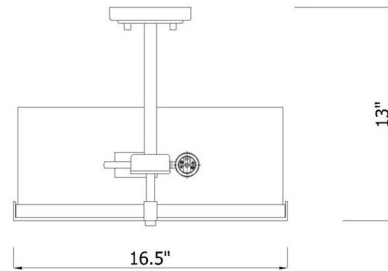

3032SF

Specifications

COLOR	Clear
BODY FINISH	Rubbed Brass
WATTAGE	27W
DIMMER	Standard 120V
DIMENSIONS	16.5"W x 13.5"H
BULB NOT INCLUDED	3 x A19/Medium (E26)/9W/120V LED
OTHER BULB OPTIONS	3 x Edison Tube/Medium (E26)/120V LED
COUNTRY OF ORIGIN	China