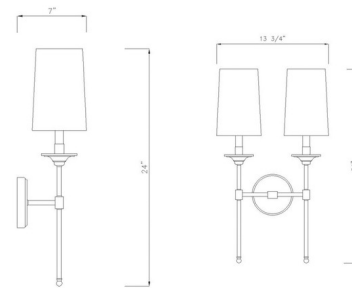

### Specifications

COLOR . . . . . Off White  
BODY FINISH . . . . . Matte Black  
WATTAGE . . . . . 60W  
DIMMER . . . . . Standard 120V  
DIMENSIONS . . . . . 5.5"W x 24"H x 7"D  
BULB NOT INCLUDED . . . . . 1 x B10/Candelabra (E12)/60W/120V Incandescent  
OTHER BULB OPTIONS . . . . . 1 x B10/Candelabra (E12)/120V LED  
COUNTRY OF ORIGIN . . . . . China