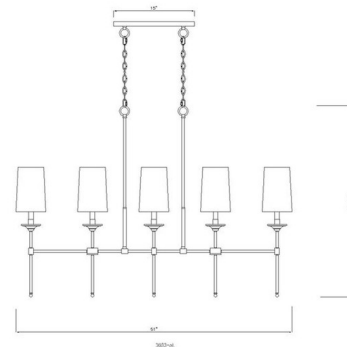

By Z-Lite

Description

The Emily Mini Linear Chandelier brings a timeless style to your interior space. The timeless frame is complemented by slim cone shaped fabric shades, casting warm shadows across your room. Includes 110 inches of cord. Canopy: 5 inch diameter.

Specifications

COLOR Off White
BODY FINISH Matte Black
WATTAGE 18W
DIMMER Standard 120V
DIMENSIONS 19" L x 5.5" W x 24" H
BULB NOT INCLUDED 2 x B10/Candelabra (E12)/9W/120V LED
OTHER BULB OPTIONS 2 x B10/Candelabra (E12)/120V LED
COUNTRY OF ORIGIN China

Technical Information

PRODUCT DIMENSIONS Downrods: One 3", One 6" and Six 12" Included

Shown in matte black / off white

CLICK TO VIEW PRODUCT

Notes: