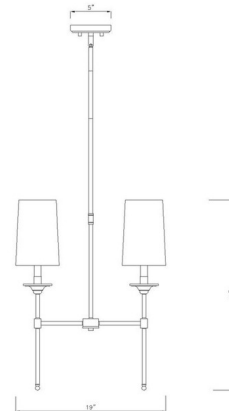

Description

The Emily Linear Chandelier brings a timeless style to your interior space. The timeless frame is complemented by slim cone shaped fabric shades, casting warm shadows across your room. Includes 110 inches of cord. Canopy: 5 x 15 inch rectangle.

Specifications

COLOR Off White
BODY FINISH Rubbed Brass
WATTAGE 45W
DIMMER Standard 120V
DIMENSIONS 51"L x 5.5"W x 24"H
BULB NOT INCLUDED 5 x B10/Candelabra (E12)/9W/120V LED
OTHER BULB OPTIONS 5 x B10/Candelabra (E12)/120V LED
COUNTRY OF ORIGIN China

Technical Information

PRODUCT DIMENSIONS Adjustable Chain Lengths: 120"

Notes:

Shown in rubbed brass / off white

CLICK TO VIEW PRODUCT