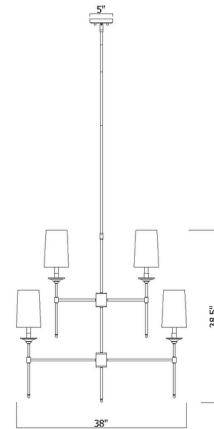

Description

Transform a traditional dining room with the Emily chandelier. Sleek and elegant, this Emily Chandelier features five off-white cloth shades affixed to a slim, steel frame. Complete with a rich finish, this fixture beautifully illuminates a room with soft, diffused light.

Specifications

COLOR Off White
BODY FINISH Rubbed Brass
WATTAGE 45W
DIMMER Standard 120V
DIMENSIONS 28"W x 25.5"H
BULB NOT INCLUDED 5 x B10/Candelabra (E12)/9W/120V LED
COUNTRY OF ORIGIN China

Technical Information

PRODUCT DIMENSIONS Downrods Included: 1-3", 1-6", and 6-12" Stems

Shown in rubbed brass / off white

CLICK TO VIEW PRODUCT

Notes: