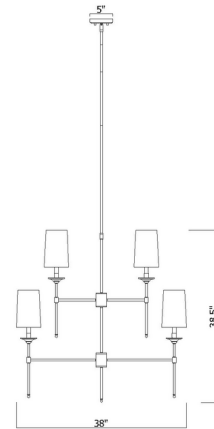

### Description

Transform a traditional dining room with the Emily chandelier. Sleek and elegant, this Emily Chandelier features five off-white cloth shades affixed to a slim, steel frame. Complete with a rich finish, this fixture beautifully illuminates a room with soft, diffused light.

### Specifications

COLOR . . . . . Off White  
BODY FINISH . . . . . Rubbed Brass  
WATTAGE . . . . . 45W  
DIMMER . . . . . Standard 120V  
DIMENSIONS . . . . . 28"W x 25.5"H  
BULB NOT INCLUDED . . . . . 5 x B10/Candelabra (E12)/9W/120V LED  
COUNTRY OF ORIGIN . . . . . China

### Technical Information

PRODUCT DIMENSIONS . . . . . Downrods Included: 1-3", 1-6", and 6-12" Stems

Shown in rubbed brass / off white

CLICK TO VIEW PRODUCT

Notes: