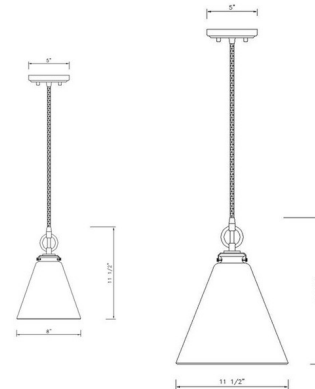

Description

The Harper Pendant brings a fresh clean look to your interior space. The conical shaped glass shade, hangs from a decorative accent, and casts warm shadows across your room. Canopy 5 inch diameter.

Specifications

COLOR Clear
BODY FINISH Matte Black
WATTAGE 100W
DIMMER Standard 120V
DIMENSIONS 8"W x 11.5"H
BULB NOT INCLUDED 1 x Edison/Medium (E26)/100W/120V Incandescent
OTHER BULB OPTIONS 1 x A19/Medium (E26)/120V Incandescent
1 x A19/Medium (E26)/120V LED
1 x Edison/Medium (E26)/120V LED
COUNTRY OF ORIGIN China

Technical Information

PRODUCT DIMENSIONS Adjustable Cord Length: 110"

Shown in matte black / clear

CLICK TO VIEW PRODUCT

Notes: