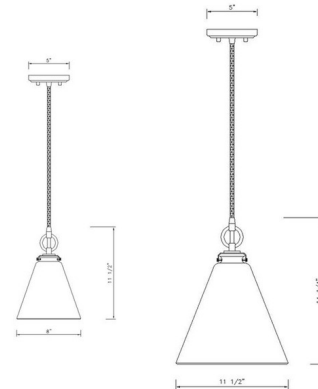

Description

The Harper Pendant brings a fresh clean look to your interior space. The conical shaped glass shade, hangs from a decorative accent, and casts warm shadows across your room. Canopy 5 inch diameter.

Specifications

COLOR Clear
BODY FINISH Matte Black
WATTAGE 100W
DIMMER Standard 120V
DIMENSIONS 8"W x 11.5"H
BULB NOT INCLUDED 1 x Edison/Medium (E26)/100W/120V Incandescent
OTHER BULB OPTIONS 1 x A19/Medium (E26)/120V Incandescent
1 x A19/Medium (E26)/120V LED
1 x Edison/Medium (E26)/120V LED
COUNTRY OF ORIGIN China

Technical Information

PRODUCT DIMENSIONS Adjustable Cord Length: 110"

Shown in matte black / clear

CLICK TO VIEW PRODUCT

Notes: