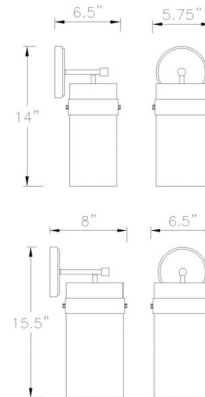

By Z-Lite

Description

The Fontaine Wall Sconce adds a simple decorative glam to your interior space. The smooth steel frame is complemented with a cylindrical glass shade, that is rippled for a romantic effect, casting warm shadows across your room.

Shown in brushed nickel / clear water

Specifications

COLOR Clear Water
 BODY FINISH Brushed Nickel
 WATTAGE 60W
 DIMMER Standard 120V
 DIMENSIONS 5.75"W x 14"H x 6.5"D
 BULB NOT INCLUDED 1 x A19/Medium (E26)/60W/120V Incandescent
 OTHER BULB OPTIONS 1 x A19/Medium (E26)/120V LED
 COUNTRY OF ORIGIN China

Technical Information

PRODUCT DIMENSIONS Backplate: 5.1" Dia

CLICK TO VIEW PRODUCT

Notes: