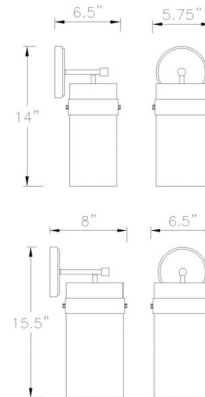

### Specifications

COLOR	Clear Water
BODY FINISH	Brushed Nickel
WATTAGE	60W
DIMMER	Standard 120V
DIMENSIONS	5.75"W x 14"H x 6.5"D
BULB NOT INCLUDED	1 x A19/Medium (E26)/60W/120V Incandescent
OTHER BULB OPTIONS	1 x A19/Medium (E26)/120V LED
COUNTRY OF ORIGIN	China

### Technical Information

PRODUCT DIMENSIONS	Backplate: 5.1" Dia
--------------------	---------------------

CLICK TO VIEW PRODUCT

Notes: