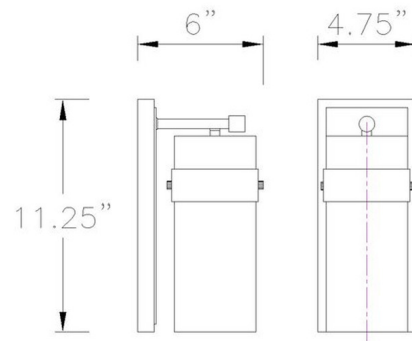

### Specifications

COLOR	Clear Water
BODY FINISH	Matte Black
WATTAGE	100W
DIMMER	Standard 120V
DIMENSIONS	4.75"W x 11.25"H x 6"D
BULB NOT INCLUDED	1 x A19/Medium (E26)/100W/120V Incandescent
OTHER BULB OPTIONS	1 x A19/Medium (E26)/120V LED
COUNTRY OF ORIGIN	China

### Technical Information

PRODUCT DIMENSIONS	Backplate: 4.7" x 11.2" Rect
--------------------	------------------------------

CLICK TO VIEW PRODUCT

Notes: