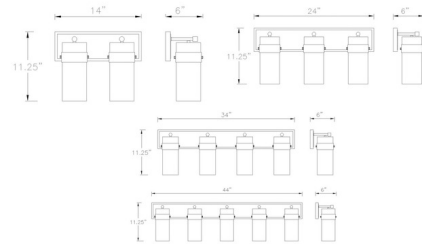

### Specifications

COLOR	Clear Water
BODY FINISH	Rubbed Brass
WATTAGE	200W
DIMMER	Standard 120V
DIMENSIONS	14"W x 11.25"H x 6"D
BULB NOT INCLUDED	2 x A19/Medium (E26)/100W/120V Incandescent
OTHER BULB OPTIONS	2 x A19/Medium (E26)/120V LED
COUNTRY OF ORIGIN	China

### Technical Information

PRODUCT DIMENSIONS	Backplate: 10.02" x 4.7" Rect
--------------------	-------------------------------

CLICK TO VIEW PRODUCT

Notes: