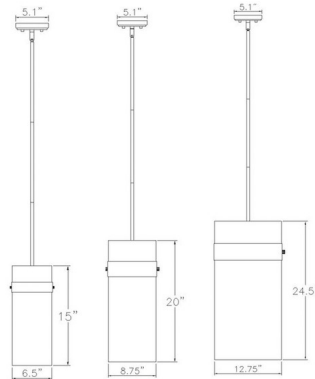

Description

The Fontaine Pendant adds a simple decorative glam to your interior space. The smooth steel frame is complemented with a cylindrical glass shade, that is rippled for a romantic effect, casting warm shadows across your room. Canopy: 5.1 inch diameter.

Shown in polished nickel / clear water

Specifications

COLOR	Clear Water
BODY FINISH	Polished Nickel
WATTAGE	60W
DIMMER	Standard 120V
DIMENSIONS	6.5"W x 15"H
BULB NOT INCLUDED	1 x A19/Medium (E26)/60W/120V Incandescent
OTHER BULB OPTIONS	1 x A19/Medium (E26)/120V LED
COUNTRY OF ORIGIN	China

Technical Information

PRODUCT DIMENSIONS Downrods: One 3", One 6" and Six 12" Included

CLICK TO VIEW PRODUCT

Notes: