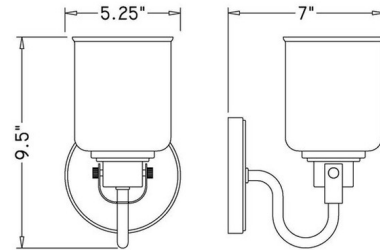

Description

The Kinsley Wall Sconce adds a classic metropolitan style to your interior space. The smooth steel frame is complemented by stunning seeded glass, casting warm shadows across your room. May be mounted up or down.

Shown in matte black / clear seeded

Specifications

COLOR Clear Seeded
BODY FINISH Matte Black
WATTAGE 100W
DIMMER Standard 120V
DIMENSIONS 5.25\"W x 9.5\"H x 7\"D
BULB NOT INCLUDED 1 x A19/Medium (E26)/100W/120V Incandescent
OTHER BULB OPTIONS 1 x A19/Medium (E26)/120V LED
COUNTRY OF ORIGIN China

Technical Information

PRODUCT DIMENSIONS Backplate: 5.25\" Dia

CLICK TO VIEW PRODUCT

Notes: