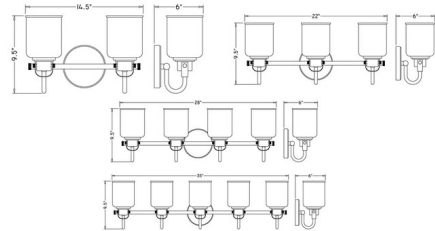

### Specifications

COLOR	Clear Seeded
BODY FINISH	Brushed Nickel
WATTAGE	200W
DIMMER	Standard 120V
DIMENSIONS	14.5"W x 9.5"H x 6"D
BULB NOT INCLUDED	2 x A19/Medium (E26)/100W/120V Incandescent
OTHER BULB OPTIONS	2 x A19/Medium (E26)/120V LED
COUNTRY OF ORIGIN	China

### Technical Information

PRODUCT DIMENSIONS	Backplate: 5.25" Dia
--------------------	----------------------

CLICK TO VIEW PRODUCT

Notes: