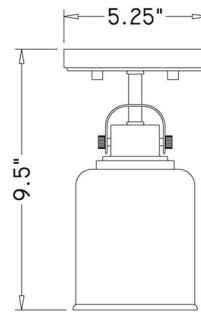

### Specifications

|                    |  |
|--------------------|--|
| COLOR              | Clear Seeded                               |
| BODY FINISH        | Heirloom Gold                              |
| WATTAGE            | 60W  |
| DIMMER             | Standard 120V                              |
| DIMENSIONS         | 5.25"W x 9.5"H                             |
| BULB NOT INCLUDED  | 1 x A19/Medium (E26)/60W/120V Incandescent |
| OTHER BULB OPTIONS | 1 x A19/Medium (E26)/120V LED              |
| COUNTRY OF ORIGIN  | China                                      |

### Technical Information

|                    |                   |
|--------------------|-------------------|
| PRODUCT DIMENSIONS | Canopy: 5.25" Dia |
|--------------------|-------------------|

CLICK TO VIEW PRODUCT