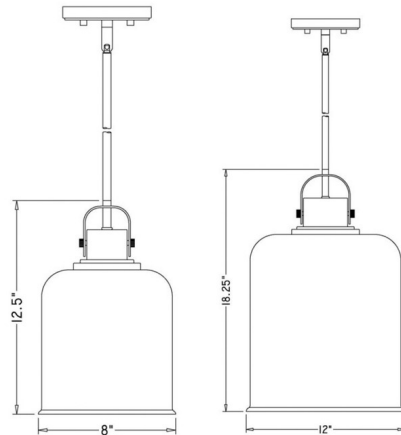

The Kinsley Pendant adds a classic metropolitan style to your interior space. The smooth steel frame is complemented by stunning seeded glass, casting warm shadows across your room. Canopy: 5.25 inch diameter.

Specifications

COLOR Clear Seeded
BODY FINISH Chrome
WATTAGE 100W
DIMMER Standard 120V
DIMENSIONS 8"W x 12.5"H
BULB NOT INCLUDED 1 x A19/Medium (E26)/100W/120V Incandescent
OTHER BULB OPTIONS 1 x A19/Medium (E26)/120V LED
COUNTRY OF ORIGIN China

Technical Information

PRODUCT DIMENSIONS Downrods: One 3", One 6" and Six 12" Included

Shown in chrome / clear seeded

CLICK TO VIEW PRODUCT

Notes: