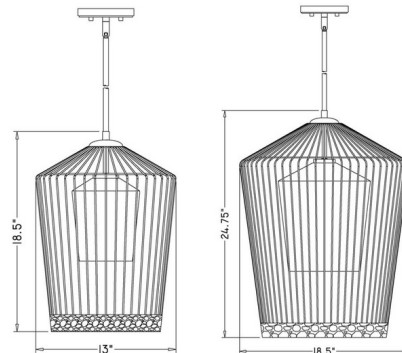

Lightology

lightology.com
866-954-4489
04-23-26

Project: _____

Company: _____

Location: _____ Fixture Type: _____

SPEC #: **ZLTT142122**

Approved On: _____ Approved By: _____

Lido Indoor / Outdoor Pendant By Z-Lite

Description

The Lido Indoor / Outdoor Pendant brings an urban allure to your interior space. The inner glass shade casts warm shadows through the cage like body of this piece. Sloped ceiling compatible to 90 degrees. Canopy: 5.25 inch diameter.

Shown in matte black / clear seeded

Specifications

COLOR Clear Seeded
BODY FINISH Matte Black
WATTAGE 100W
DIMMER Standard 120V
DIMENSIONS 13"W x 18.5"H
BULB NOT INCLUDED 1 x Edison/Medium (E26)/100W/120V Incandescent
OTHER BULB OPTIONS 1 x A19/Medium (E26)/120V Incandescent
1 x A19/Medium (E26)/120V LED
1 x Edison/Medium (E26)/120V LED
COUNTRY OF ORIGIN China

Technical Information

PRODUCT DIMENSIONS Downrods: One 3", One 6" and Six 12" Included

CLICK TO VIEW PRODUCT

Notes: