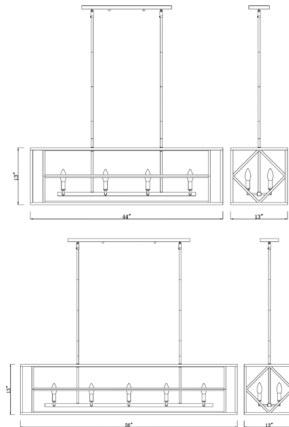

CLICK TO VIEW PRODUCT

Notes: