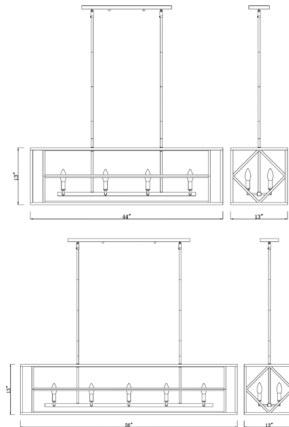

By Z-Lite

Description

This Euclid Linear Chandelier with its perpendicular open cubes bring a fresh architectural twist to this very chic island or billiard design.

Specifications

COLOR	N/A
BODY FINISH	Matte Black
WATTAGE	72W
DIMMER	Standard 120V
DIMENSIONS	44"L x 13"W x 13"H
BULB NOT INCLUDED	8 x B10/Candelabra (E12)/9W/120V LED
OTHER BULB OPTIONS	8 x B10/Candelabra (E12)/120V LED
COUNTRY OF ORIGIN	China

Technical Information

PRODUCT DIMENSIONS Downrods Included: 2-3", 2-6", and 10-12" Stems

Shown in matte black

CLICK TO VIEW PRODUCT

Notes: