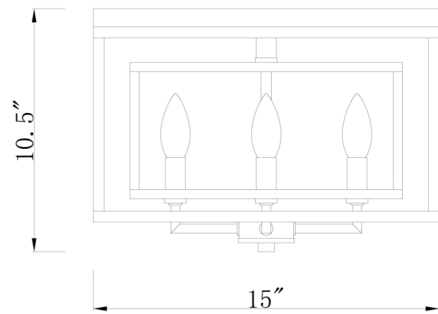

Shown in matte black

Specifications

COLOR	N/A
BODY FINISH	Matte Black
WATTAGE	36W
DIMMER	Standard 120V
DIMENSIONS	15"W x 10.5"H x 15"D
BULB NOT INCLUDED	4 x B10/Candelabra (E12)/9W/120V LED
OTHER BULB OPTIONS	4 x B10/Candelabra (E12)/120V LED
COUNTRY OF ORIGIN	China

Technical Information

PRODUCT DIMENSIONS	Canopy: 15" Sq
--------------------	----------------

CLICK TO VIEW PRODUCT

Notes: