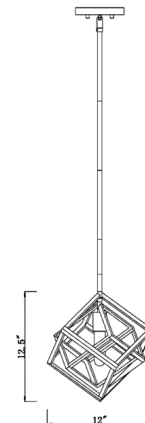

By Z-Lite

Description

Warm, welcoming, and undeniably eye-catching, this Euclid Mini Pendant elevates the style of any room. This contemporary silhouette features geometric lines for a bold presence while the finish offers versatility in design.

Specifications

COLOR N/A
BODY FINISH Matte Black
WATTAGE 17W
DIMMER Standard 120V
DIMENSIONS 12"L x 12"W x 12.5"H
BULB NOT INCLUDED 1 x Edison ST-Shape/Medium (E26)/17W/120V LED
COUNTRY OF ORIGIN China

Technical Information

PRODUCT DIMENSIONS Downrods Included: 1-3", 1-6", and 5-12" Stems

Shown in matte black

CLICK TO VIEW PRODUCT

Notes: