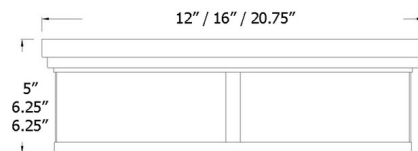

Shown in brushed nickel / clear water

Specifications

COLOR Clear Water
BODY FINISH Brushed Nickel
WATTAGE 120W
DIMMER Standard 120V
DIMENSIONS 12"W x 5"H
BULB NOT INCLUDED 2 x A19/Medium (E26)/60W/120V Incandescent
OTHER BULB OPTIONS 2 x A19/Medium (E26)/120V LED
COUNTRY OF ORIGIN China