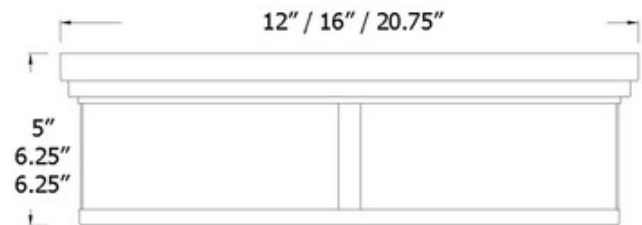

**BRAND**

Z-Lite

**DESCRIPTION**

The Clarion Flush Ceiling Light adds a clean decorative beauty to your interior space. Warm shadows of light are cast across your room through the dual glass shades, the outer Clear and the inner Clear Water.

*Shown in: Brushed Nickel / Clear Water*

<b>SHADE COLOR</b>	Clear Water
<b>BODY FINISH</b>	Brushed Nickel
<b>WATTAGE</b>	120W
<b>DIMMER</b>	Standard 120V
<b>DIMENSIONS</b>	12"W x 5"H
<b>BULB NOT INCLUDED</b>	
<b>LAMP</b>	2 x A19/Medium (E26)/60W/120V Incandescent 2 x A19/Medium (E26)/120V LED