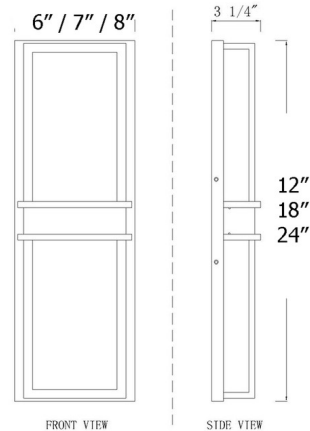

### Specifications

COLOR	Seedy Glass
BODY FINISH	Black
WATTAGE	16W
DIMMER	Low Voltage Electronic
DIMENSIONS	6.25"W x 12"H x 3.25"D
INTEGRATED LED MODULE	2 x LED/8W/120V LED
COUNTRY OF ORIGIN	China