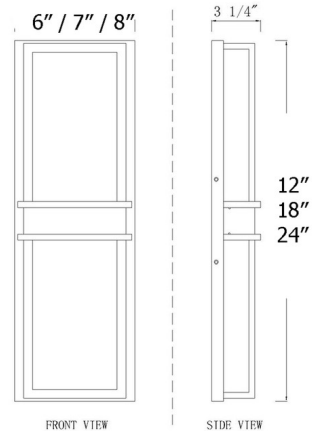

Description

The Eclipse Outdoor Wall Sconce adds a clean period inspired look to your exterior space. The smooth aluminum frame is complemented by beveled glass, casting a warm glow across your area.

Shown in black / seedy glass

Specifications

COLOR Seedy Glass
 BODY FINISH Black
 WATTAGE 16W
 DIMMER Low Voltage Electronic
 DIMENSIONS 6.25"W x 12"H x 3.25"D
 INTEGRATED LED MODULE 2 x LED/8W/120V LED
 COUNTRY OF ORIGIN China

Technical Information