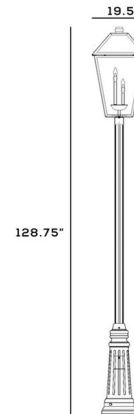

CLICK TO VIEW PRODUCT

Notes: