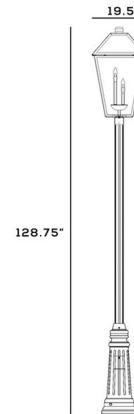

Lightology

lightology.com
866-954-4489
07-10-26

Project: _____

Company: _____

Location: _____ Fixture Type: _____

SPEC #: **ZLTT142174**

Approved On: _____ Approved By: _____

Talbot Outdoor Post Light with Round Post/Fluted Base By Z-Lite

Description

The Talbot Outdoor Post Light with Round Post and Fluted Base brings a timeless look to your exterior space, featuring a classic lantern style silhouette. The smooth frame features beveled glass panels, casting warm shadows across your area.

Shown in black / clear

Specifications

COLOR	Clear
BODY FINISH	Black
WATTAGE	240W
DIMMER	Standard 120V
DIMENSIONS	19.5"W x 128.75"H
BULB NOT INCLUDED	4 x B10/Candelabra (E12)/60W/120V Incandescent
OTHER BULB OPTIONS	4 x B10/Candelabra (E12)/120V LED
COUNTRY OF ORIGIN	China