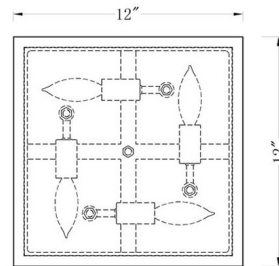

Shown in black / seedy glass

Specifications

COLOR	Seedy Glass
BODY FINISH	Black
WATTAGE	240W
DIMMER	Standard 120V
DIMENSIONS	12"W x 4.75"H
BULB NOT INCLUDED	4 x B10/Candelabra (E12)/60W/120V Incandescent
OTHER BULB OPTIONS	4 x B10/Candelabra (E12)/120V LED
COUNTRY OF ORIGIN	China