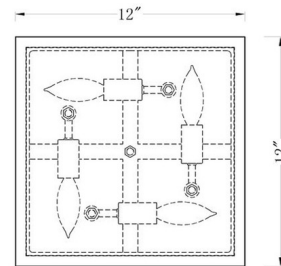

### Specifications

COLOR	Seedy Glass
BODY FINISH	Black
WATTAGE	240W
DIMMER	Standard 120V
DIMENSIONS	12"W x 4.75"H
BULB NOT INCLUDED	4 x B10/Candelabra (E12)/60W/120V Incandescent
OTHER BULB OPTIONS	4 x B10/Candelabra (E12)/120V LED
COUNTRY OF ORIGIN	China