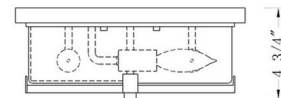

### Specifications

COLOR	Seedy Glass
BODY FINISH	Black
WATTAGE	240W
DIMMER	Standard 120V
DIMENSIONS	12"W x 4.75"H
BULB NOT INCLUDED	4 x B10/Candelabra (E12)/60W/120V Incandescent
OTHER BULB OPTIONS	4 x B10/Candelabra (E12)/120V LED
COUNTRY OF ORIGIN	China