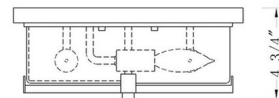

Shown in black / seedy glass

Specifications

COLOR	Seedy Glass
BODY FINISH	Black
WATTAGE	240W
DIMMER	Standard 120V
DIMENSIONS	12"W x 4.75"H
BULB NOT INCLUDED	4 x B10/Candelabra (E12)/60W/120V Incandescent
OTHER BULB OPTIONS	4 x B10/Candelabra (E12)/120V LED
COUNTRY OF ORIGIN	China