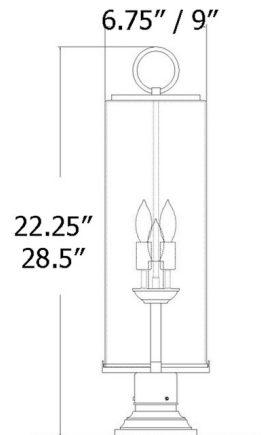

### Specifications

COLOR	Seedy Glass
BODY FINISH	Black
WATTAGE	180W
DIMMER	Standard 120V
DIMENSIONS	9"W x 28.5"H
BULB NOT INCLUDED	3 x B10/Candelabra (E12)/60W/120V Incandescent
OTHER BULB OPTIONS	3 x B10/Candelabra (E12)/120V LED
COUNTRY OF ORIGIN	China